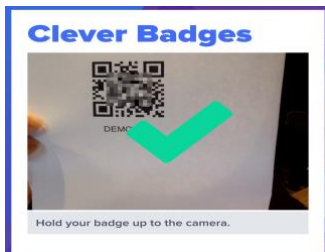

LOG IN INSTRUCTIONS TO IMAGINE LEARNING:

STEP 1. Click on <https://clever.com/in/nyc/student/portal>

STEP 2. Choose Clever Badge login

STEP 4 Hold your student's Badge up to the device's camera, and wait for the green checkmark to log your student into Clever! (badges were sent to parents' emails)