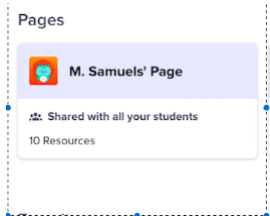

LOG IN INSTRUCTIONS TO IMAGINE LEARNING:

STEP 1. Click on <https://clever.com/in/nyc/student/portal>

STEP 2. Choose Clever Badge login

STEP 4 Hold your student's Badge up to the device's camera, and wait for the green checkmark to log your student into Clever! (badges were sent to parents' emails)

STEP 5. Click on Ms. Samuels' page

STEP 6. Click the Imagine Language & Literacy or Math icon (or feel free to use any other apps on my site)

Imagine
Language & Literacy

Imagine Math